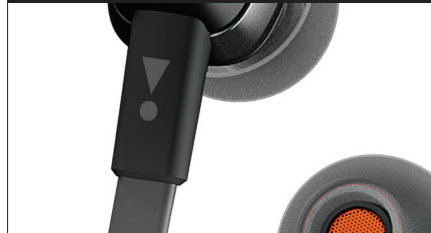

## HIGHLIGHTS:

- High-performance drivers
- Rugged strain relief
- Flat-elastomer cables and rubber slider
- 1/8-inch (3.5mm) gold-plated jack with 1/4-inch (6mm) extension ring
- Silicone sleeves
- Apple three-button remote with microphone (J22i model)
- Stylish design
- Carrying pouch

### Rugged strain relief

Strong, secure connections between housings and cables are critical for both durability and sound quality. The JBL J22 headphones feature rugged, silicone, strain-relief connectors that dampen vibration for enhanced acoustic performance.

### 1/8-inch (3.5mm) gold-plated jack with 1/4-inch (6mm) extension ring

The 1/8-inch, gold-plated jack allows for optimal audio connection, and the 1/4-inch extension ring lets you connect the headphones to your smartphone without removing the case.